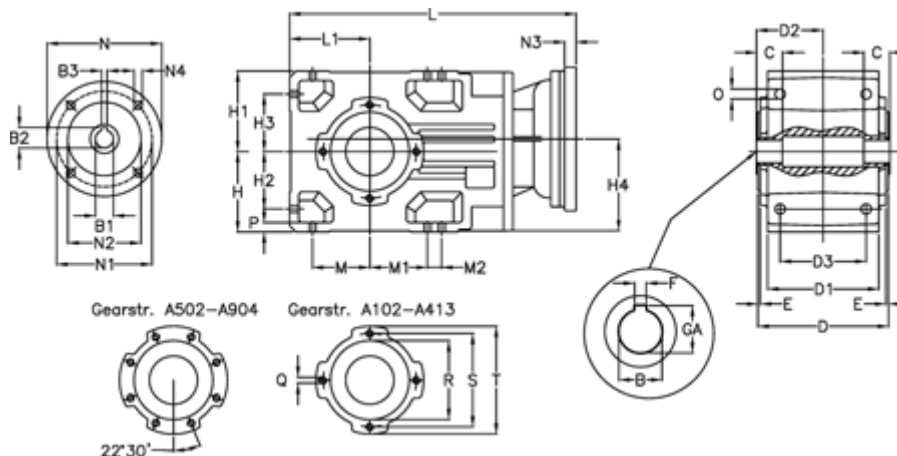

Article number: 29600102863220
 Description: Bevel helical gearbox
 A102UH25-28,6-P63B5

Measures

B = 25	D3 = 75	H3 = 50.0	N1 = 115	S = 100
B1 = 11	Description = A102UH25-xx-P63 B5	H4 = 83.0	N2 = 95	T = 120
B2 = 12.8	E = 3.0	L = 282.5	N3 = 0	
B3 = 4	F = 8	L1 = 70	N4 = M8x19	
C = 18	GA = 28.3	M = 50.0	O = 9.5	
D = 117	H = 70	M1 = 50.0	P = 9	
D1 = 95	H1 = 70	M2 = 0	Q = M8x12	
D2 = 60.0	H2 = 50.0	N = 140	R = 80	